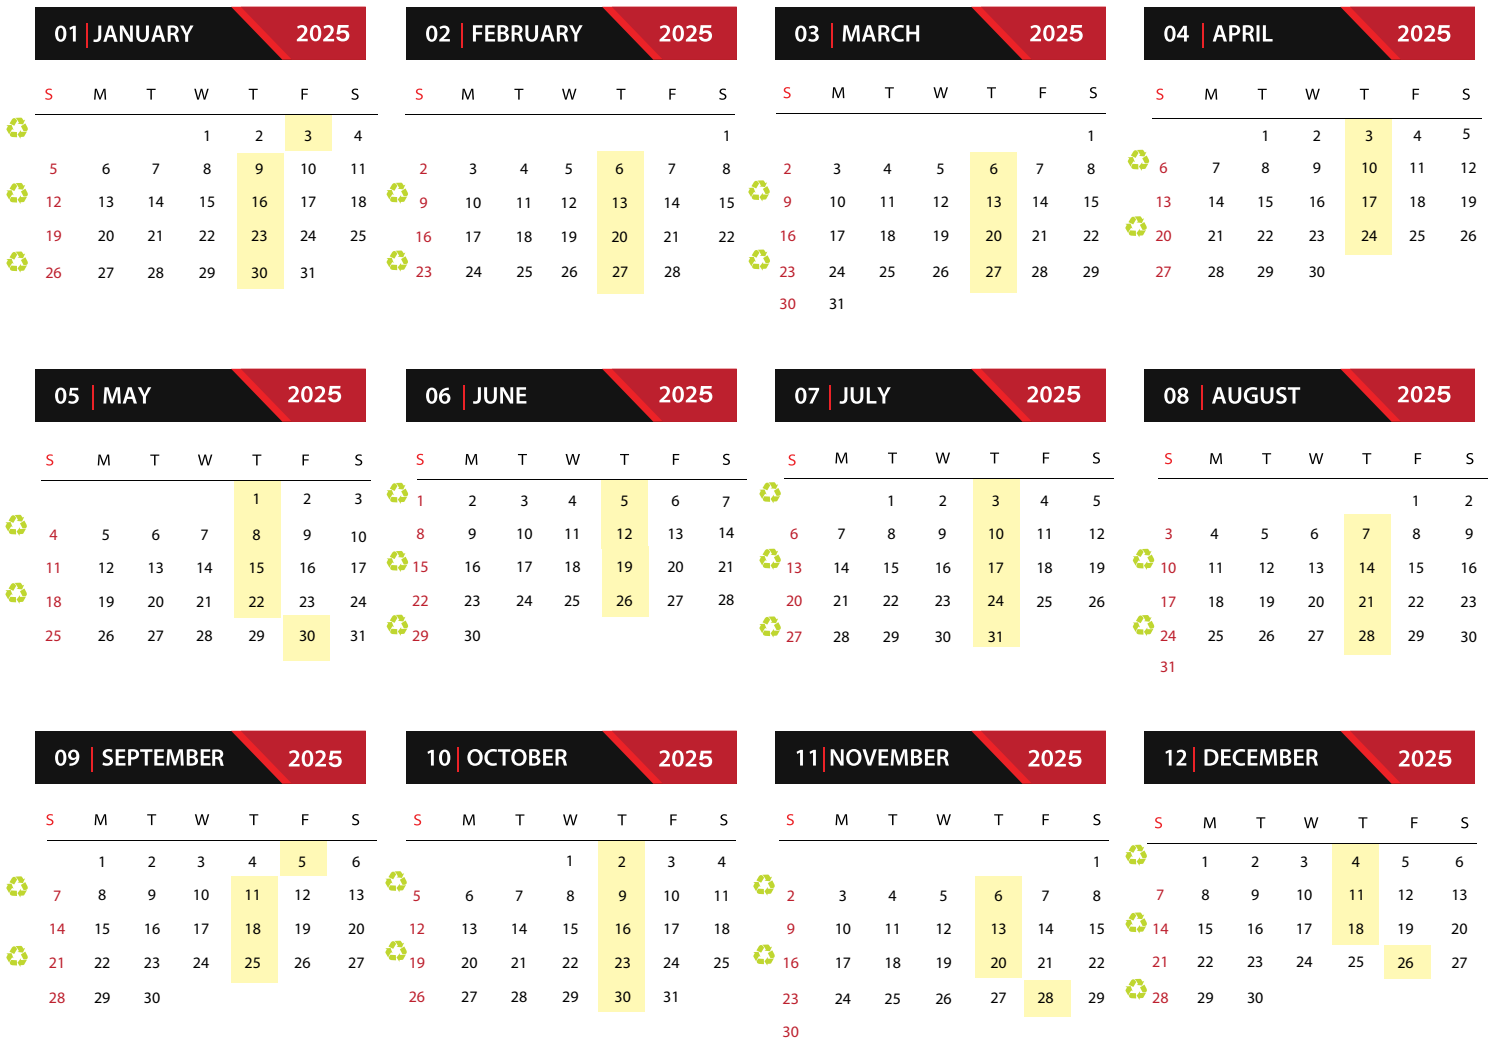

2025 CALENDAR

TRASH THURSDAY & RECYCLE EVEN EVERY OTHER WEEK Trash Services Pick up Dates

Trash carts must be out at 7am until 7pm.

Highlighted days indicate trash pick up day

Trash pick up will be moved to the following day if pick up day falls on or after a holiday during the week.
Recycle logo indicates recycle week ♻️

- New Year's Day - Jan 1st - Falls on a Wednesday (service starts Thursday)
- Memorial Day - May 26th - Falls on a Monday (service starts Tuesday)
- Independence Day - July 4th - Falls on a Friday (Friday is moved to Saturday)
- Labor Day - Sept 1st - Falls on a Monday service starts Tuesday
- Thanksgiving - Nov 27th - Falls on a Thursday (Thursday is moved to Friday)
- Christmas - Dec 25th - Falls on a Thursday service starts Friday